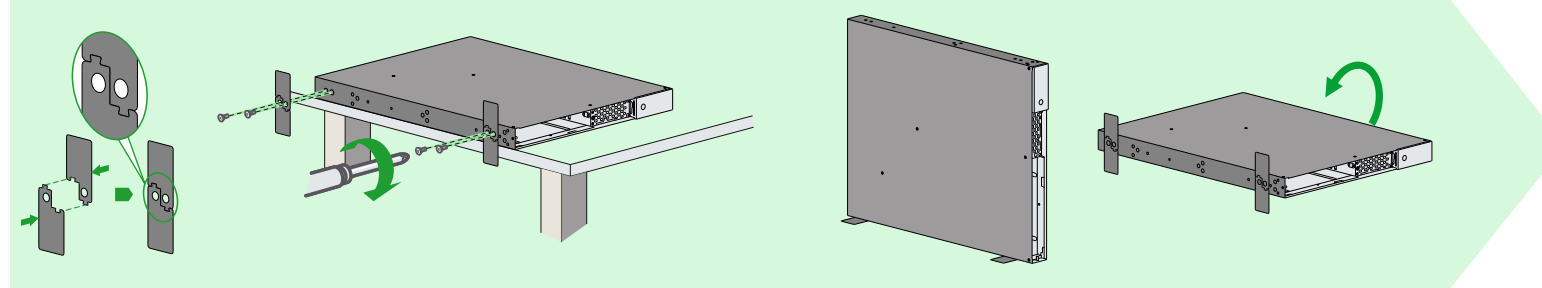

Quick Installation Guide / Guide d'installation rapide

APC™ Smart-UPS Ultra SRTL3KRM1UWC/SRTL3KRM1UWNC/SRTL3KRM1UIC/SRTL3KRM1UINC
 SRTL2K2RM1UWC/SRTL2K2RM1UWNC/SRTL2K2RM1UIC/SRTL2K2RM1UINC

Life Is On

SRTL3KRM1UWC/SRTL3KRM1UWNC/
 SRTL3KRM1UIC/SRTL3KRM1UINC/
 SRTL2K2RM1UWC/SRTL2K2RM1UWNC/
 SRTL2K2RM1UIC/SRTL2K2RM1UINC

smartconnect.apc.com*

- Remote Monitoring
Surveillance à distance
- Email notifications
Notifications par courriel
- Firmware updates
Mises à jour du firmware

* Applicable to / Applicable à / Aplicable a
 SRTL3KRM1UWC/SRTL3KRM1UWNC/
 SRTL3KRM1UIC/SRTL3KRM1UINC/
 SRTL2K2RM1UWC/SRTL2K2RM1UWNC/SRTL2
 K2RM1UIC/SRTL2K2RM1UINC