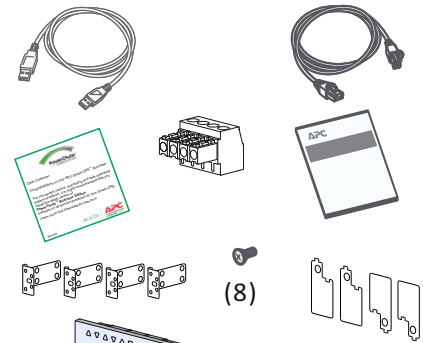

Quick Installation Guide / Guide d'installation rapide

APC™ Smart-UPS Ultra SRTL3KRM1UWC/SRTL3KRM1UWNC/SRTL3KRM1UIC/SRTL3KRM1UINC
 SRTL2K2RM1UWC/SRTL2K2RM1UWNC/SRTL2K2RM1UIC/SRTL2K2RM1UINC

Life Is On

SRTL3KRM1UWC/SRTL3KRM1UWNC/
 SRTL3KRM1UIC/SRTL3KRM1UINC/
 SRTL2K2RM1UWC/SRTL2K2RM1UWNC/
 SRTL2K2RM1UIC/SRTL2K2RM1UINC

smartconnect.apc.com*

- Remote Monitoring
Surveillance à distance
- Email notifications
Notifications par courriel
- Firmware updates
Mises à jour du firmware

* Applicable to / Applicable à / Aplicable a
 SRTL3KRM1UWC/SRTL3KRM1UWNC/
 SRTL3KRM1UIC/SRTL3KRM1UINC/
 SRTL2K2RM1UWC/SRTL2K2RM1UWNC/SRTL2
 K2RM1UIC/SRTL2K2RM1UINC