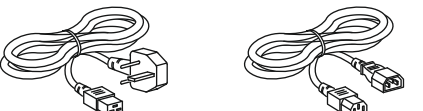

Quick Installation Guide / Guide d'installation rapide

APC™ Smart-UPS Ultra SRTL3KRM1UWC/SRTL3KRM1UWNC/SRTL3KRM1UIC/SRTL3KRM1UINC
 SRTL2K2RM1UWC/SRTL2K2RM1UWNC/SRTL2K2RM1UIC/SRTL2K2RM1UINC

Life Is On

SRTL3KRM1UWC/SRTL3KRM1UWNC/
 SRTL3KRM1UIC/SRTL3KRM1UINC/
 SRTL2K2RM1UWC/SRTL2K2RM1UWNC/
 SRTL2K2RM1UIC/SRTL2K2RM1UINC

smartconnect.apc.com*

- Remote Monitoring
Surveillance à distance
- Email notifications
Notifications par courriel
- Firmware updates
Mises à jour du firmware

* Applicable to / Applicable à / Aplicable a
 SRTL3KRM1UWC/SRTL3KRM1UWNC/
 SRTL3KRM1UIC/SRTL3KRM1UINC/
 SRTL2K2RM1UWC/SRTL2K2RM1UWNC/SRTL2
 K2RM1UIC/SRTL2K2RM1UINC