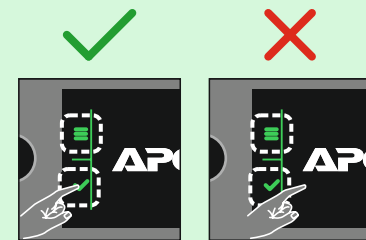

Quick Installation Guide / Guide d'installation rapide

APC™ Smart-UPS Ultra SRTL3KRM1UWC/SRTL3KRM1UWNC/SRTL3KRM1UIC/SRTL3KRM1UINC
 SRTL2K2RM1UWC/SRTL2K2RM1UWNC/SRTL2K2RM1UIC/SRTL2K2RM1UINC

Life Is On

SRTL3KRM1UWC/SRTL3KRM1UWNC/
 SRTL3KRM1UIC/SRTL3KRM1UINC/
 SRTL2K2RM1UWC/SRTL2K2RM1UWNC/
 SRTL2K2RM1UIC/SRTL2K2RM1UINC

smartconnect.apc.com*

- Remote Monitoring
Surveillance à distance
- Email notifications
Notifications par courriel
- Firmware updates
Mises à jour du firmware

* Applicable to / Applicable à / Aplicable a
 SRTL3KRM1UWC/SRTL3KRM1UWNC/
 SRTL3KRM1UIC/SRTL3KRM1UINC/
 SRTL2K2RM1UWC/SRTL2K2RM1UWNC/SRTL2
 K2RM1UIC/SRTL2K2RM1UINC