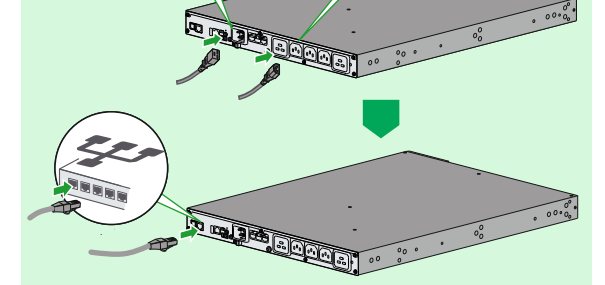

Quick Installation Guide / Guide d'installation rapide

APC™ Smart-UPS Ultra SRTL3KRM1UWC/SRTL3KRM1UWNC/SRTL3KRM1UIC/SRTL3KRM1UINC
 SRTL2K2RM1UWC/SRTL2K2RM1UWNC/SRTL2K2RM1UIC/SRTL2K2RM1UINC

Life Is On

SRTL3KRM1UWC/SRTL3KRM1UWNC/
 SRTL3KRM1UIC/SRTL3KRM1UINC/
 SRTL2K2RM1UWC/SRTL2K2RM1UWNC/
 SRTL2K2RM1UIC/SRTL2K2RM1UINC

smartconnect.apc.com*

- Remote Monitoring
Surveillance à distance
- Email notifications
Notifications par courriel
- Firmware updates
Mises à jour du firmware

* Applicable to / Applicable à / Aplicable a
 SRTL3KRM1UWC/SRTL3KRM1UWNC/
 SRTL3KRM1UIC/SRTL3KRM1UINC/
 SRTL2K2RM1UWC/SRTL2K2RM1UWNC/SRTL2
 K2RM1UIC/SRTL2K2RM1UINC