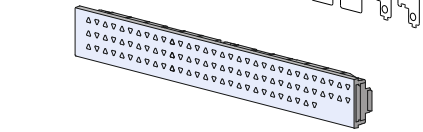

Quick Installation Guide / Guide d'installation rapide

APC™ Smart-UPS Ultra SRTL3KRM1UWC/SRTL3KRM1UWNC/SRTL3KRM1UIC/SRTL3KRM1UINC
 SRTL2K2RM1UWC/SRTL2K2RM1UWNC/SRTL2K2RM1UIC/SRTL2K2RM1UINC

Life Is On

SRTL3KRM1UWC/SRTL3KRM1UWNC/
 SRTL3KRM1UIC/SRTL3KRM1UINC/
 SRTL2K2RM1UWC/SRTL2K2RM1UWNC/
 SRTL2K2RM1UIC/SRTL2K2RM1UINC

smartconnect.apc.com*

- Remote Monitoring
Surveillance à distance
- Email notifications
Notifications par courriel
- Firmware updates
Mises à jour du firmware

* Applicable to / Applicable à / Aplicable a
 SRTL3KRM1UWC/SRTL3KRM1UWNC/
 SRTL3KRM1UIC/SRTL3KRM1UINC/
 SRTL2K2RM1UWC/SRTL2K2RM1UWNC/SRTL2
 K2RM1UIC/SRTL2K2RM1UINC