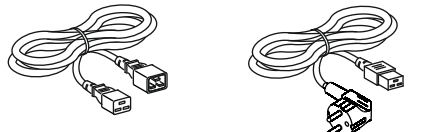

Quick Installation Guide / Guide d'installation rapide

APC™ Smart-UPS Ultra SRTL3KRM1UWC/SRTL3KRM1UWNC/SRTL3KRM1UIC/SRTL3KRM1UINC
 SRTL2K2RM1UWC/SRTL2K2RM1UWNC/SRTL2K2RM1UIC/SRTL2K2RM1UINC

Life Is On

SRTL3KRM1UWC/SRTL3KRM1UWNC/
 SRTL3KRM1UIC/SRTL3KRM1UINC/
 SRTL2K2RM1UWC/SRTL2K2RM1UWNC/
 SRTL2K2RM1UIC/SRTL2K2RM1UINC

smartconnect.apc.com*

- Remote Monitoring
Surveillance à distance
- Email notifications
Notifications par courriel
- Firmware updates
Mises à jour du firmware

* Applicable to / Applicable à / Aplicable a
 SRTL3KRM1UWC/SRTL3KRM1UWNC/
 SRTL3KRM1UIC/SRTL3KRM1UINC/
 SRTL2K2RM1UWC/SRTL2K2RM1UWNC/SRTL2
 K2RM1UIC/SRTL2K2RM1UINC